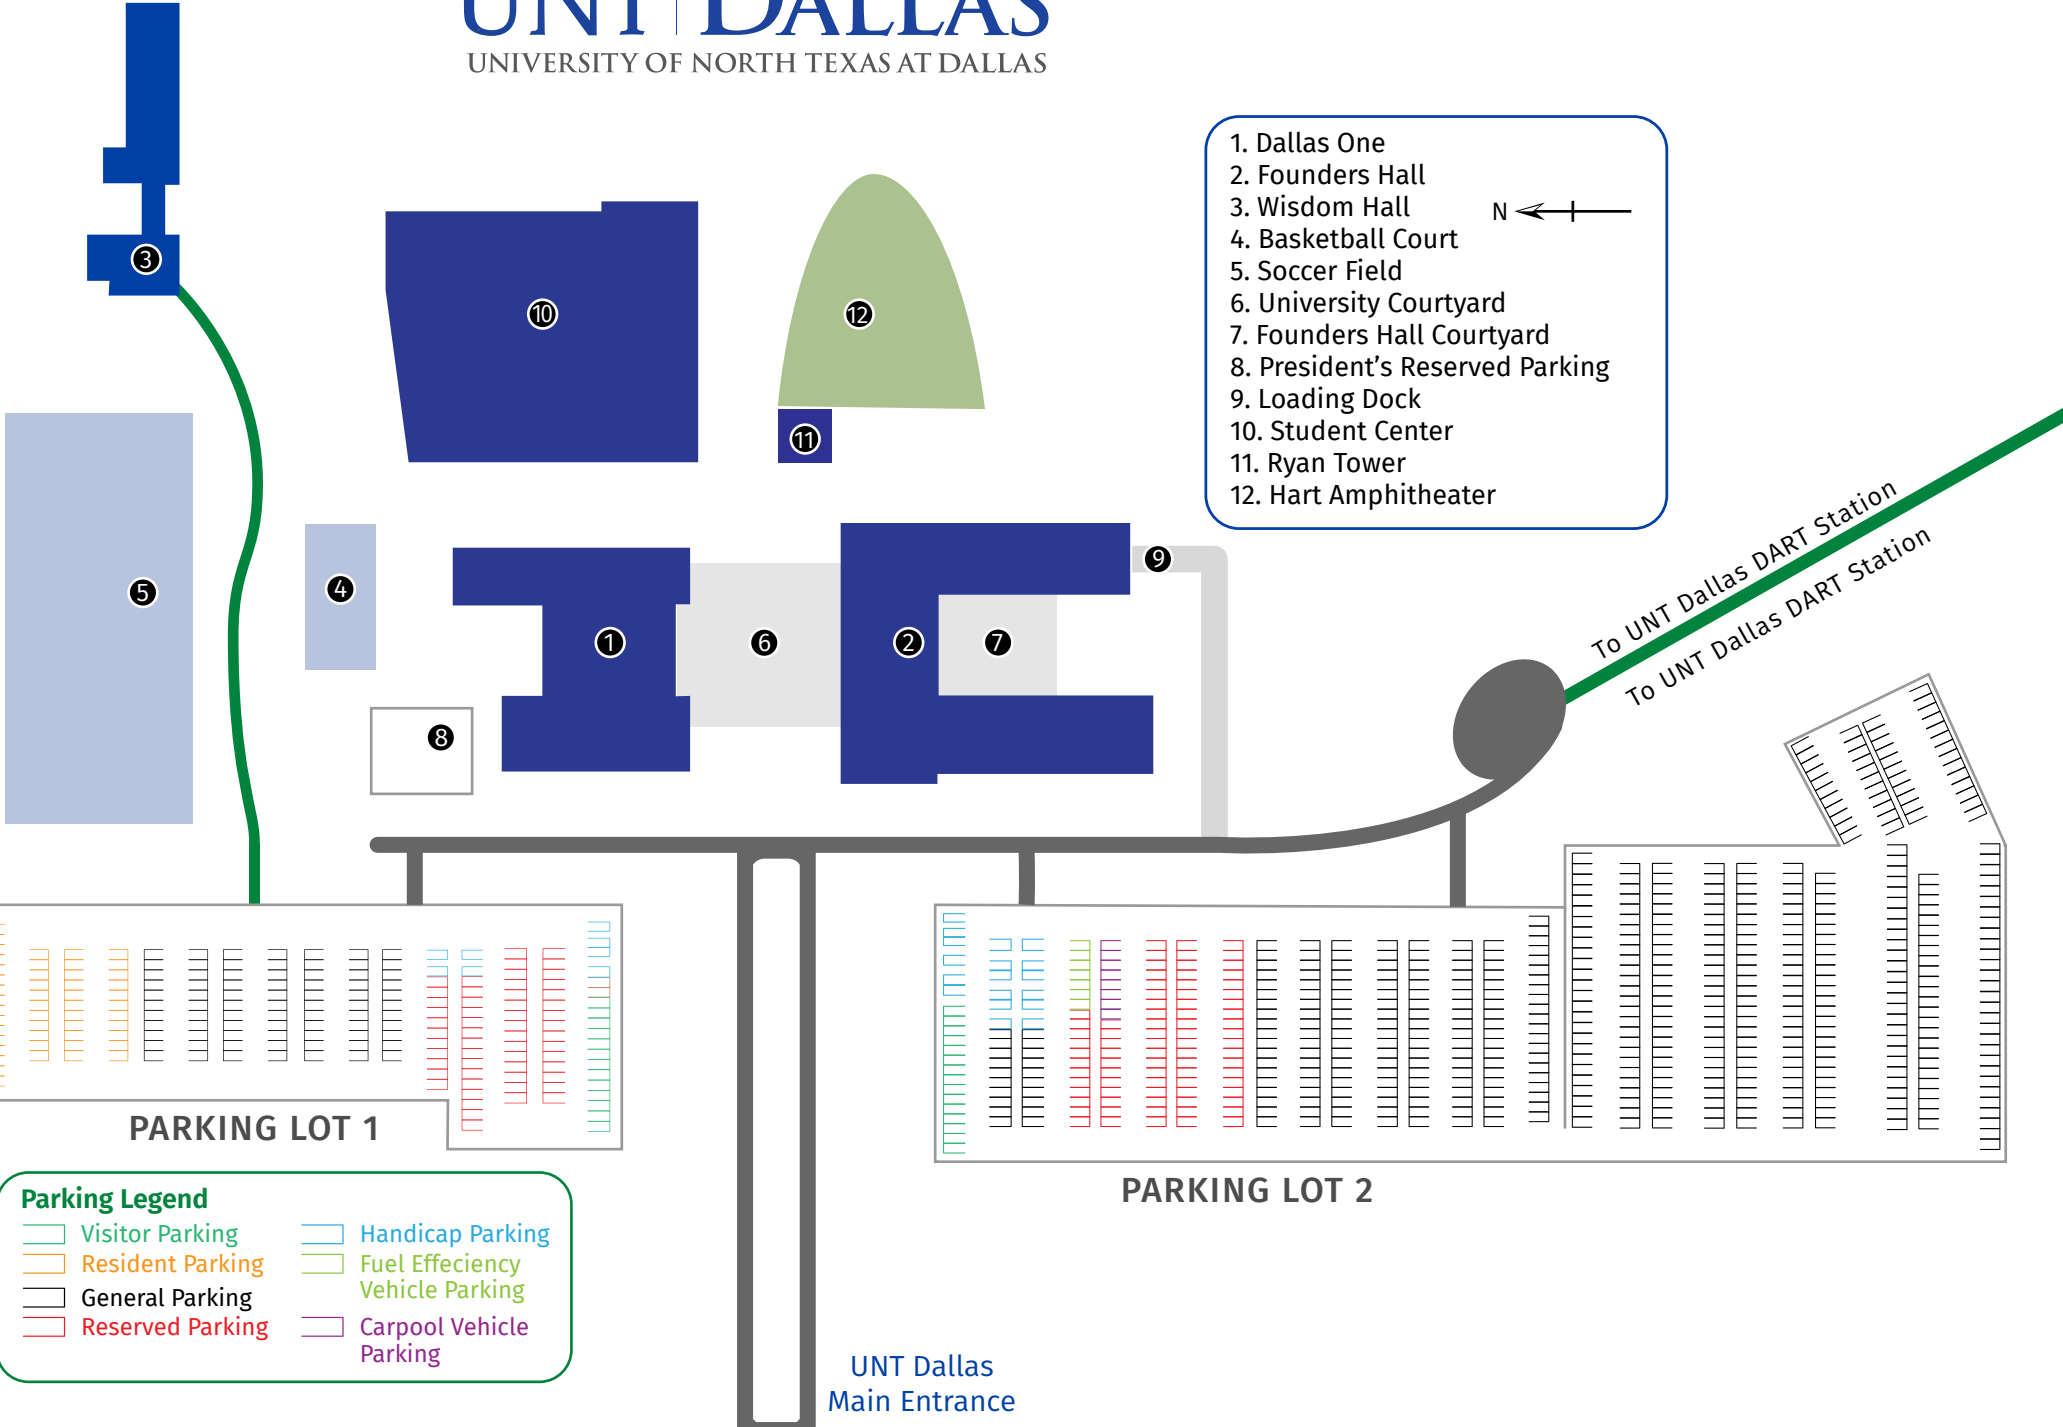

# UNT DALLAS

UNIVERSITY OF NORTH TEXAS AT DALLAS

- 1. Dallas One
- 2. Founders Hall
- 3. Wisdom Hall
- 4. Basketball Court
- 5. Soccer Field
- 6. University Courtyard
- 7. Founders Hall Courtyard
- 8. President's Reserved Parking
- 9. Loading Dock
- 10. Student Center
- 11. Ryan Tower
- 12. Hart Amphitheater

To UNT Dallas DART Station  
To UNT Dallas DART Station

UNT Dallas  
Main Entrance

University Hills Boulevard

**Parking Legend**

Visitor Parking	Handicap Parking
Resident Parking	Fuel Efficiency Vehicle Parking
General Parking	Carpool Vehicle Parking
Reserved Parking	